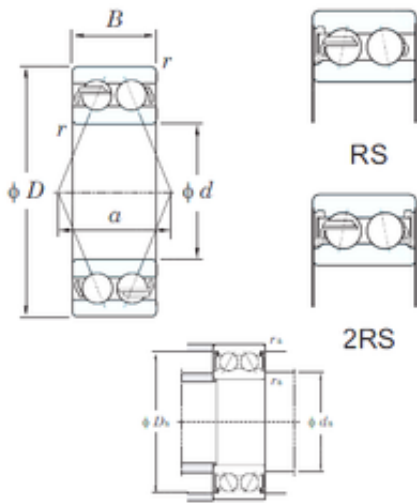

Bearing import and Export Co., Ltd

25 mm x 62 mm x 25.4 mm KOYO 5305-2RS
angular contact ball bearings

Bearing No. 5305-2RS

Size	25x62x25.4 mm
Bore Diameter	25 mm
Outer Diameter	62 mm
Width	25.4 mm
d	25 mm
D	62 mm
B	25.4 mm
C	25.4 mm
a	31.1 mm
r min.	1.1 mm
da min.	32 mm
da max	33.4 mm
Da max.	55 mm
ra max.	1 mm
Weight	0.340 Kg
Basic dynamic load rating (C)	27.5 kN
Basic static load rating (C0)	18.5 kN

5305-2RS Bearing 2D drawings and 3D CAD models