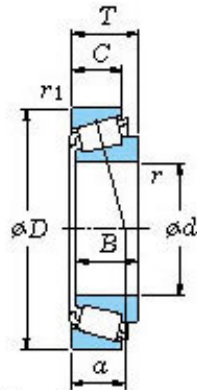

Bearing import and Export Co., Ltd

Koyo Roller Bearing Lm11949/10 Lm11749/10
 L44649/10 11749/10 11949/10 44649/10 69349/10
 12649/10 L68149/10 Koyo Wheel Bearing for KIA
 Pride

Bearing No. LM11949/10

■ Mounting dimensions

Lm11949/10 Bearing 2D drawings and 3D CAD models

Bearing No.	LM11949/10
d	19.05
D	45.237
T	15.494
B	16.637
r(min)	1.2
r1(min)	1.2
Cr	36.8
C0r	30.1
Cu	4.25
Grease lub.	9400
Oil lub.	13000
C	12.065
a	10.0 mm
da	25.0
db	23.5
Da	39.5
Db	41.5
ra(max)	1.2
rb(max)	1.2
e	0.30
Y1	2.00
Y0	1.10
(Refer.)Mass(kg)	0.124