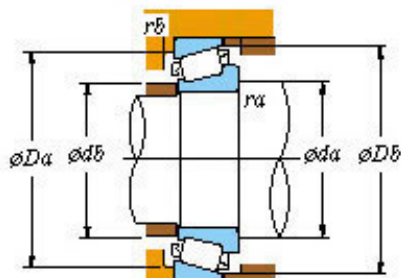

Bearing import and Export Co., Ltd

Koyo Roller Bearing Lm11949/10 Lm11749/10
 L44649/10 11749/10 11949/10 44649/10 69349/10
 12649/10 L68149/10 Koyo Wheel Bearing for KIA
 Pride

Bearing No. LM11949/10

■ Mounting dimensions

Lm11949/10 Bearing 2D drawings and 3D CAD models

Bearing No.	LM11949/10
d	19.05
D	45.237
T	15.494
B	16.637
r(min)	1.2
r1(min)	1.2
Cr	36.8
C0r	30.1
Cu	4.25
Grease lub.	9400
Oil lub.	13000
C	12.065
a	10.0 mm
da	25.0
db	23.5
Da	39.5
Db	41.5
ra(max)	1.2
rb(max)	1.2
e	0.30
Y1	2.00
Y0	1.10
(Refer.)Mass(kg)	0.124