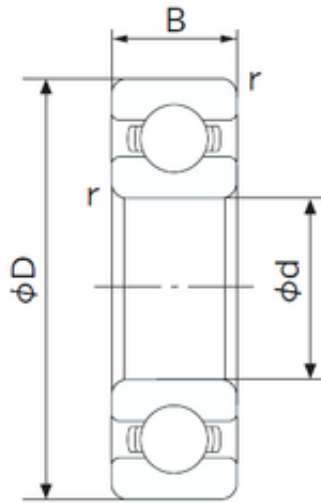

Bearing import and Export Co., Ltd

6001 Bearing 2D drawings and 3D CAD models

Timken, SKF Bearing, NSK, NTN, Koyo Bearing, Kbc NACHI Bearing, Auto / Agricultural Machinery Ball Bearing 6001 6002 6003 6004 6201 6202 6203 6204 Zz 2RS C3

Bearing No. 6001

Size	12x28x8 mm
Bore Diameter	12 mm
Outer Diameter	28 mm
Width	8 mm
d	12 mm
D	28 mm
B	8 mm
C	8 mm
r min.	0.3 mm
da min.	14 mm
Da max.	26 mm
ra max.	0.3 mm
Weight	0.023 Kg
Basic dynamic load rating (C)	5,1 kN
Basic static load rating (C0)	2,39 kN
(Grease) Lubrication Speed	27000 r/min
Enclosure	Open
Bore Type	Cylindrical Bore
Configuration	Single Row
Bore Size	12 mm
Outside Diameter	28 mm
Width	8 mm
Fillet Radius/Chamfer	0.3 mm