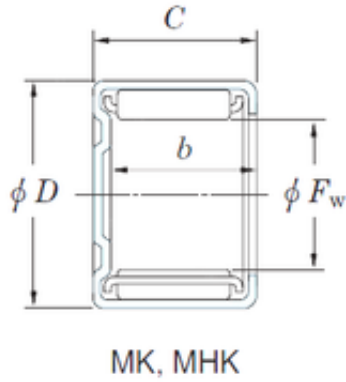

Bearing import and Export Co., Ltd

KOYO MK851 needle roller bearings

Bearing No. MK851

Size	12.700x17.462x7.940 mm
Bore Diameter	12.700 mm
Outer Diameter	17.462 mm
Width	7.940 mm
Fw	12.700 mm
D	17.462 mm
C	7.940 mm
b	5.8 mm
Weight	42,068 Kg
Basic dynamic load rating (C)	3.40 kN
Basic static load rating (C0)	4.05 kN

MK851 Bearing 2D drawings and 3D CAD models