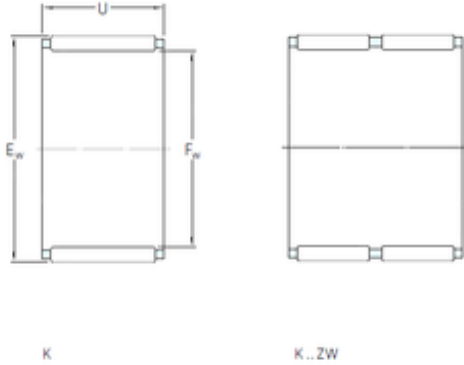

### SKF K70x78x30 needle roller bearings

Bearing No. K70x78x30

Bore Diameter	70 mm
Outer Diameter	78 mm
Fw	70 mm
Ew	78 mm
U	30 mm
Weight	0,148 Kg
Basic dynamic load rating (C)	57,2 kN
Basic static load rating (C0)	137 kN
Fatigue load limit (Pu)	17
Reference speed	6000 r/min

K70x78x30 Bearing 2D drawings and 3D CAD models