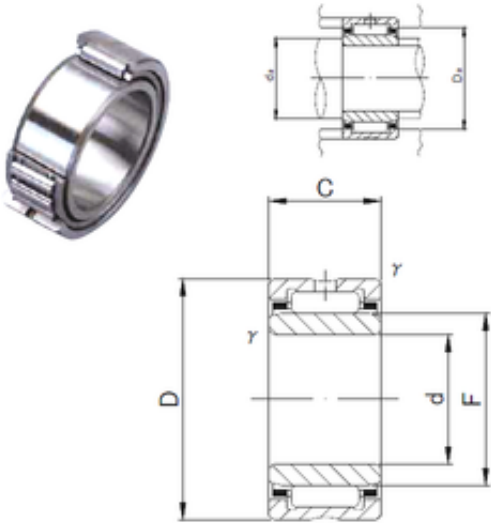

## Bearing import and Export Co., Ltd

15 mm x 27 mm x 16 mm JNS NKI 15/16 needle roller bearings

Bearing No. NKI 15/16

Size	15x27x16 mm
Bore Diameter	15 mm
Outer Diameter	27 mm
Width	16 mm
d	15 mm
F	19 mm
D	27 mm
B	16 mm
C	16 mm
r min.	0,3 mm
da min.	17 mm
da max	18 mm
Da max.	25 mm
Weight	0,0395 Kg
Basic dynamic load rating (C)	14 kN
Basic static load rating (C0)	18,7 kN

NKI 15/16 Bearing 2D drawings and 3D CAD models