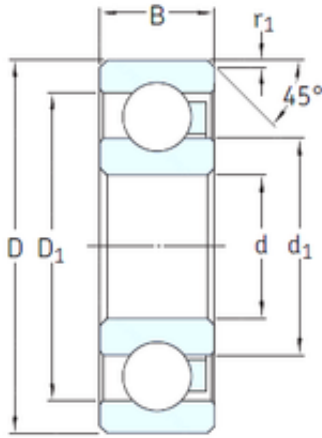

Bearing import and Export Co., Ltd

5 mm x 16 mm x 5 mm SKF 625/HR22T2 deep groove ball bearings

Bearing No. 625/HR22T2

Size	5x16x5 mm
Bore Diameter	5 mm
Outer Diameter	16 mm
Width	5 mm
d	5 mm
D	16 mm
B	5 mm
C	5 mm
d1	7,5 mm
r1 min.	0,4 mm
D1	12,5 mm
Weight	0,0013 Kg
Basic dynamic load rating (C)	0,045 kN
Basic static load rating (C0)	0,035 kN

625/HR22T2 Bearing 2D drawings and 3D CAD models