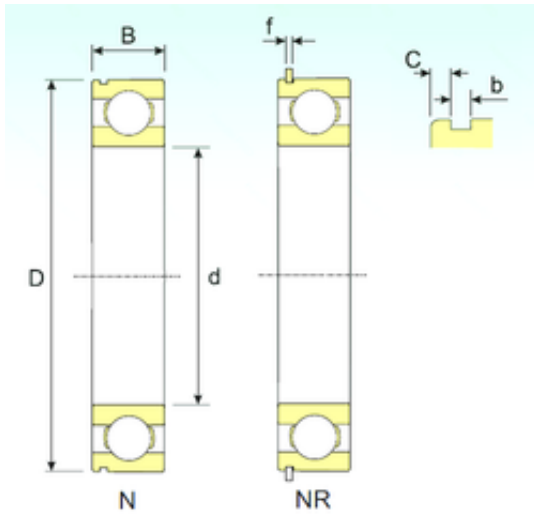

## Bearing import and Export Co., Ltd

50 mm x 90 mm x 20 mm ISB 6210 NR deep groove ball bearings

Bearing No. 6210 NR

Size	50x90x20 mm
Bore Diameter	50 mm
Outer Diameter	90 mm
Width	20 mm
d	50 mm
D	90 mm
B	20 mm
C	20 mm
b	2,7 mm
f	2,46 mm
C	3,28 mm
Weight	0,46 Kg
Basic dynamic load rating (C)	36,36 kN
Basic static load rating (C0)	22,74 kN
(Grease) Lubrication Speed	7650 r/min

6210 NR Bearing 2D drawings and 3D CAD models