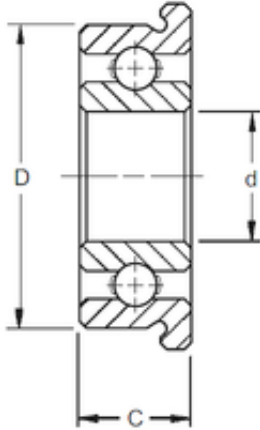

Bearing import and Export Co., Ltd

10 mm x 22 mm x 6 mm ZEN SF61900 deep groove ball bearings

Bearing No. SF61900

Size	10x22x6 mm
Bore Diameter	10 mm
Outer Diameter	22 mm
Width	6 mm
d	10 mm
D	22 mm
B	6 mm
C	6 mm
Basic dynamic load rating (C)	2,695 kN
Basic static load rating (C0)	1,273 kN
(Grease) Lubrication Speed	34000 r/min

SF61900 Bearing 2D drawings and 3D CAD models