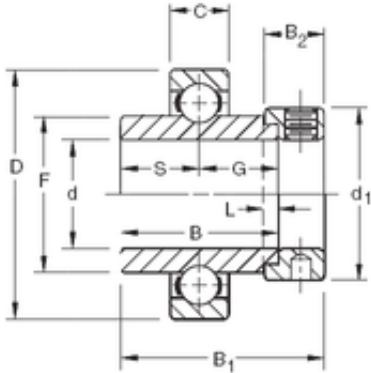

Bearing import and Export Co., Ltd

42,8625 mm x 85 mm x 42,86 mm Timken
SM1111K deep groove ball bearings

Bearing No. SM1111K

| | |
|----------------------------------|---------------------|
| Size | 42.8625x85x42.86 mm |
| Bore Diameter | 42,8625 mm |
| Outer Diameter | 85 mm |
| Width | 42,86 mm |
| d | 42,8625 mm |
| D | 85 mm |
| B | 42,86 mm |
| C | 19 mm |
| d1 | 63,5 mm |
| B1 | 56,4 mm |
| B2 | 18,3 mm |
| F | 57,92 mm |
| G | 21,4 mm |
| L | 4,8 mm |
| S | 21,4 mm |
| Weight | 0,857 Kg |
| Basic dynamic load rating (C) | 36 kN |

SM1111K Bearing 2D drawings and 3D CAD models