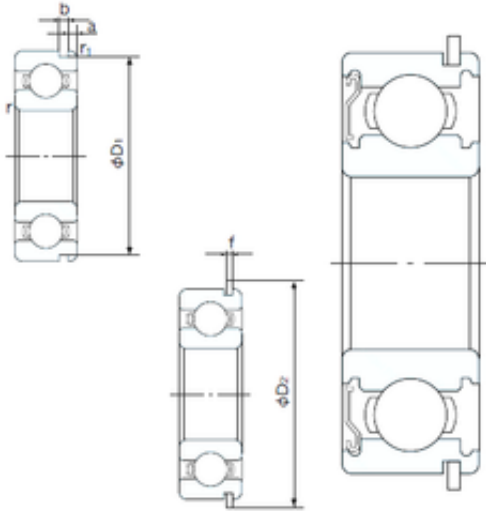

Bearing import and Export Co., Ltd

22 mm x 50 mm x 14 mm NACHI 62/22ZENR
deep groove ball bearings

Bearing No. 62/22ZENR

Size	22x50x14 mm
Bore Diameter	22 mm
Outer Diameter	50 mm
Width	14 mm
d	22 mm
D	50 mm
B	14 mm
C	14 mm
a	2.46 mm
b	1.35 mm
f	1.12 mm
r min.	1 mm
r1 min.	0.5 mm
D1	47.6 mm
D2	55.7 mm
Weight	0.120 Kg
Basic dynamic load rating (C)	13,9 kN
Basic static load rating (C0)	6,95 kN
(Grease) Lubrication Speed	13000 r/min

62/22ZENR Bearing 2D drawings and 3D CAD models