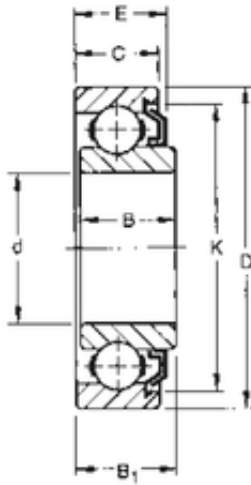

Bearing import and Export Co., Ltd

9 mm x 26 mm x 9,8 mm Timken 39KL2 deep groove ball bearings

Bearing No. 39KL2

Size	9x26x9.8 mm
Bore Diameter	9 mm
Outer Diameter	26 mm
Width	9,8 mm
d	9 mm
D	26 mm
B	9,8 mm
B1	10,31 mm
C	8 mm
K	21,4 mm
E	9,6 mm
Weight	0,022 Kg
Basic dynamic load rating (C)	5 kN

39KL2 Bearing 2D drawings and 3D CAD models