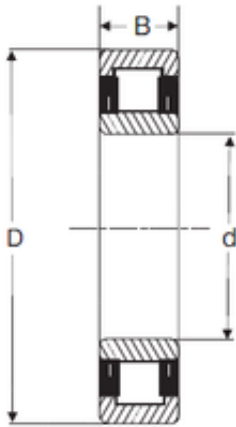

Bearing import and Export Co., Ltd

40 mm x 90 mm x 23 mm SIGMA NU 308
cylindrical roller bearings

Bearing No. NU 308

Size	40x90x23 mm
Bore Diameter	40 mm
Outer Diameter	90 mm
Width	23 mm
d	40 mm
D	90 mm
B	23 mm
C	23 mm

NU 308 Bearing 2D drawings and 3D CAD models