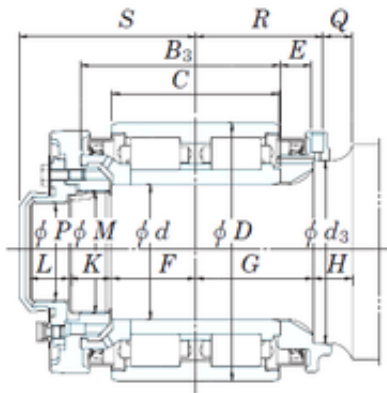

Bearing import and Export Co., Ltd

KOYO JB1240 cylindrical roller bearings

Bearing No. JB1240

| | |
|-------------------------------|----------------|
| Size | 120x240x160 mm |
| Bore Diameter | 120 mm |
| Outer Diameter | 240 mm |
| Width | 160 mm |
| d | 120 mm |
| D | 240 mm |
| C | 160 mm |
| d3 | 168 mm |
| B3 | 193 mm |
| E | 31 mm |
| F | 80 mm |
| G | 113 mm |
| H | 38 mm |
| K | 40 mm |
| L | 38 mm |
| R | 128 mm |
| S | 169 mm |
| Bolt (G) | M110 × 2 |
| Weight | 51,1 Kg |
| Basic dynamic load rating (C) | 935 kN |

JB1240 Bearing 2D drawings and 3D CAD models