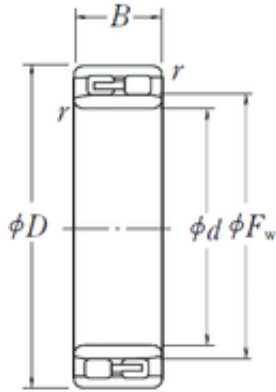

Bearing import and Export Co., Ltd

260 mm x 360 mm x 100 mm NSK NNU 4952
cylindrical roller bearings

Bearing No. NNU 4952

Size	260x360x100 mm
Bore Diameter	260 mm
Outer Diameter	360 mm
Width	100 mm
d	260 mm
Fw	289 mm
D	360 mm
B	100 mm
C	100 mm
r min.	2,1 mm
Weight	31,1 Kg
Basic dynamic load rating (C)	935 kN
Basic static load rating (C0)	2100 kN
(Grease) Lubrication Speed	1 400 r/min

NU 4952 Bearing 2D drawings and 3D CAD models