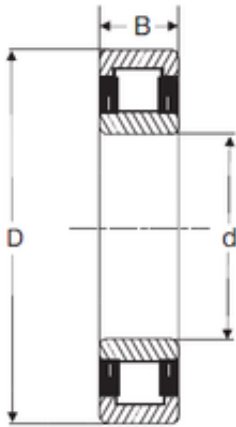

Bearing import and Export Co., Ltd

85 mm x 150 mm x 28 mm SIGMA NU 217
cylindrical roller bearings

Bearing No. NU 217

Size	85x150x28 mm
Bore Diameter	85 mm
Outer Diameter	150 mm
Width	28 mm
d	85 mm
D	150 mm
B	28 mm
C	28 mm

NU 217 Bearing 2D drawings and 3D CAD models