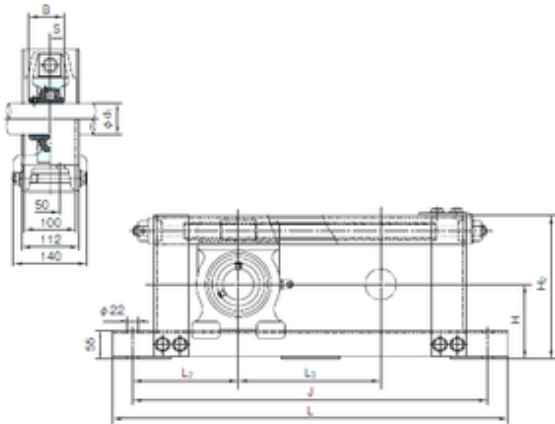

## NACHI UCTU317+WU500 bearing units

Bearing No. UCTU317+WU500

UCTU317+WU500 Bearing 2D drawings and 3D CAD models

Bore Diameter	85 mm
Width	96 mm
d	85 mm
L2	230 mm
L3	500 mm
B	96 mm
H	165 mm
H2	325 mm
J	960 mm
L	1020 mm
S	40 mm
Bolt (G)	M18