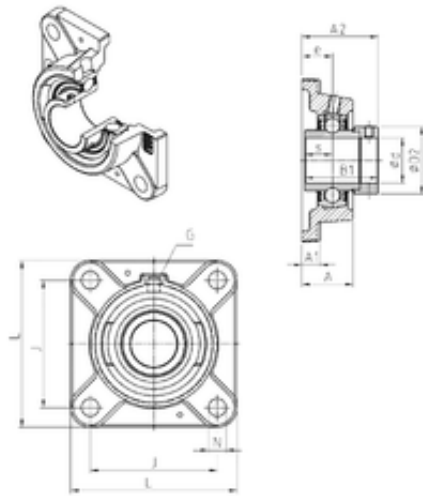

### SNR EXFE205 bearing units

Bearing No. EXFE205

|                               |         |
|-------------------------------|---------|
| Bore Diameter                 | 25 mm   |
| d                             | 25 mm   |
| e                             | 19 mm   |
| s                             | 17,4 mm |
| A                             | 30 mm   |
| A1                            | 11 mm   |
| B1                            | 44,3 mm |
| D2                            | 38,1 mm |
| J                             | 70 mm   |
| L                             | 95 mm   |
| N                             | 11,5 mm |
| Thread (G)                    | R1/8"   |
| A2                            | 45,9 mm |
| Weight                        | 0,9 Kg  |
| Basic dynamic load rating (C) | 14 kN   |

EXFE205 Bearing 2D drawings and 3D CAD models