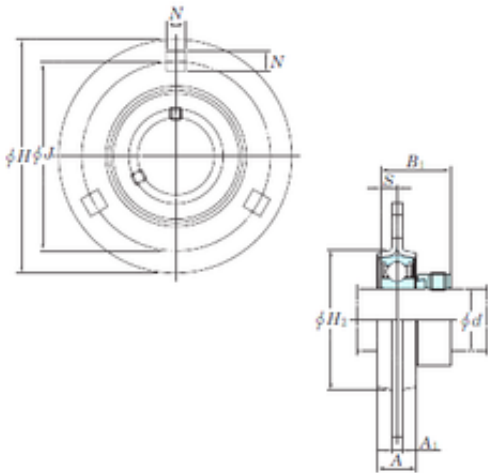

## KOYO SAPF203 bearing units

Bearing No. SAPF203

Bore Diameter	17 mm
d	17 mm
A	14 mm
A1	4 mm
B1	28,5 mm
H	81 mm
H2	49 mm
J	63,5 mm
N	7,1 mm
S	6 mm
Bolt (G)	M6
Weight	0,3 Kg
Basic dynamic load rating (C)	9,55 kN
Basic static load rating (C0)	4,8 kN

SAPF203 Bearing 2D drawings and 3D CAD models